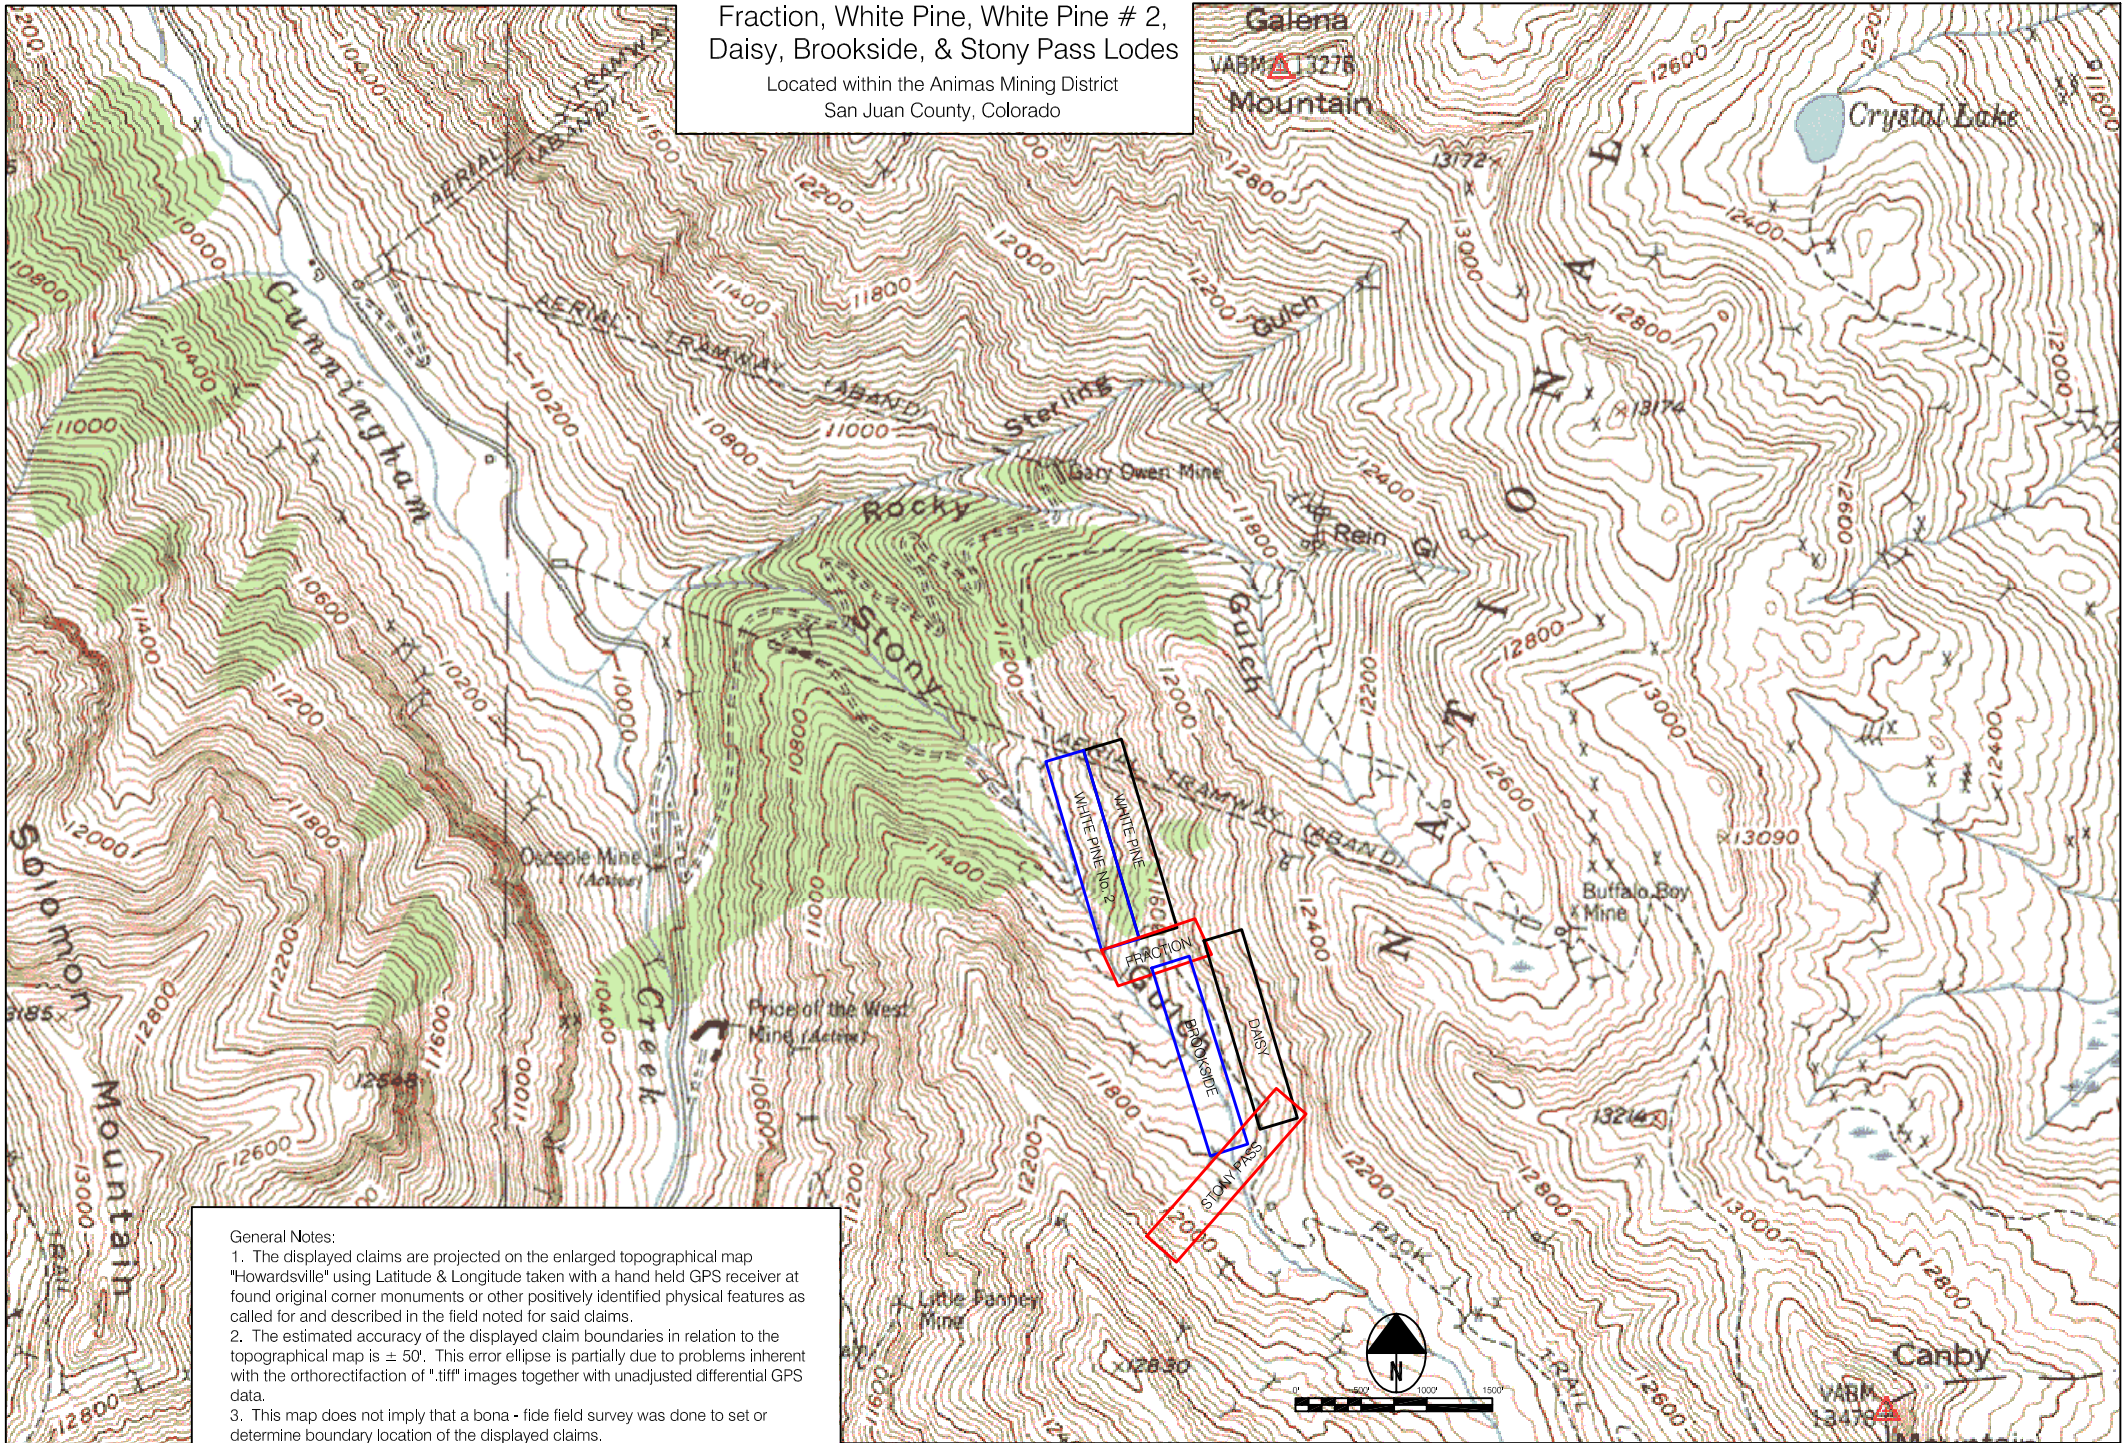

Location Plat of  
Fraction, White Pine, White Pine # 2,  
Daisy, Brookside, & Stony Pass Lodes  
Located within the Animas Mining District  
San Juan County, Colorado

General Notes:  
1. The displayed claims are projected on the enlarged topographical map "Howardsville" using Latitude & Longitude taken with a hand held GPS receiver at found original corner monuments or other positively identified physical features as called for and described in the field noted for said claims.  
2. The estimated accuracy of the displayed claim boundaries in relation to the topographical map is  $\pm 50'$ . This error ellipse is partially due to problems inherent with the orthorectification of ".tiff" images together with unadjusted differential GPS data.  
3. This map does not imply that a bona - fide field survey was done to set or determine boundary location of the displayed claims.